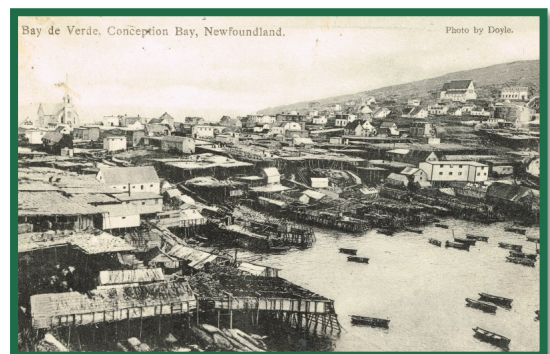

Church and Cemetery Records, and Church Histories

A history of Corpus Christi [Roman Catholic] Parish, NORTHERN BAY / by Edward Vincent Chafe. 1995. (available for loan)

- includes communities of the North Shore of Conception Bay from KINGSTON to LOWER ISLAND COVE

The history of the rise and progress of Methodism on the WESTERN BAY Circuit..., with a bird's eye view of CARBONEAR, FRESHWATER, BLACKHEAD, LOWER ISLAND COVE and OLD PERLICAN circuits / by Charles Lench. 1912. (in-library use only)

Surviving on the headland (St. Barnabas Parish, BAY DE VERDE) [Anglican] / by Don Barter. 1991. (in-library use only)

Directories, Census Records, and Voter Lists

[Voters' List 1913]: BAY DE VERDE, BURIN, and TRINITY. (in-library use only)

Community and Family Histories, and Memoirs

As we were: an historical perspective of OLD PERLICAN, 1568-1968 / by E. Fred Cram. 1996. (available for loan)

From base to bay [SIBLEY'S COVE] / by Kelvin Kelleher. 2006. (available for loan)

From cod to crab: stories and history of HANT'S HARBOUR / by Garry Cranford and Ed Janes. 1995. (available for loan)

Memories of WESTERN BAY: a collage of vignettes of Newfoundland outpost life (Conception Bay North Shore, circa 1930) / by Maxwell Kennedy. [1995?]. (available for loan)

Our ancestors: a genealogy of BAY DE VERDE families from earliest to more recent times / by Brendan E. Doyle. 2010. (available for loan)

Bay de Verde, Conception Bay. Postcard Collection TV2.

The Parrotts of Scilly Cove, WINTERTON / by William C. Parrott. 2008. (in-library use only)

The undaunted pioneer: an autobiography [OLD PERLICAN] / by W.J. Bursey. 1977. (available for loan)