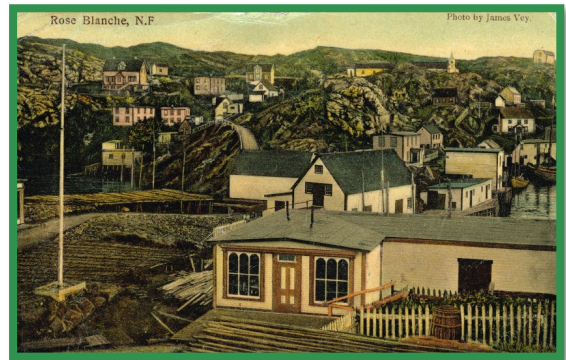

Periodicals

The Appalachian, 2021-2022

Echo, 1967-1972

The Gulf News, 1973-2019

The Wreckhouse Weekly, 2020-

Rose Blanche. Postcard Collection TV148.

Vertical Files

- Burgeo
- Burnt Islands
- Francois
- Grand Bruit
- Isle aux Mort
- Port aux Basques
- Ramea
- Rose Blanche